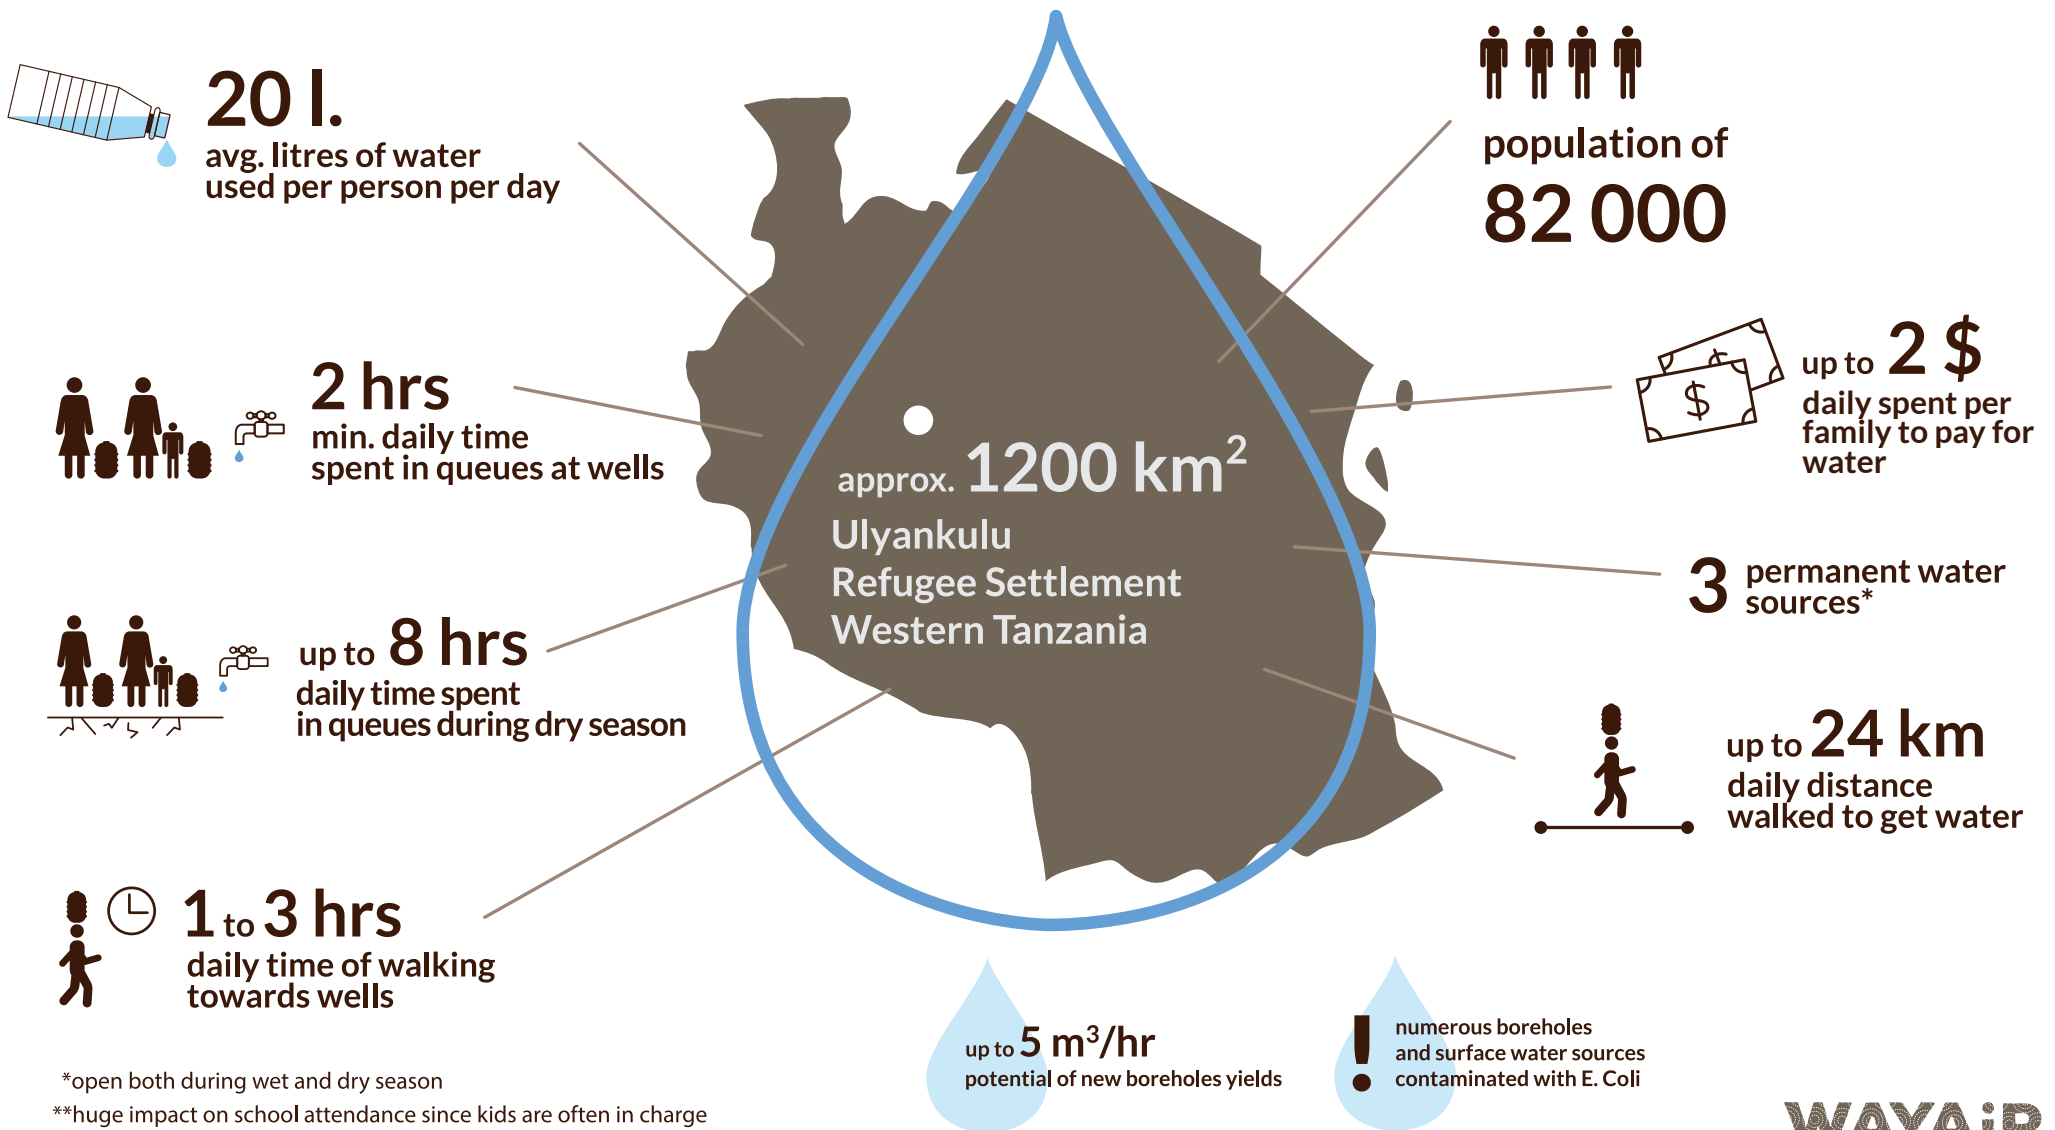

CLEAN WATER CRISIS

Ulyankulu Refugee Settlement TANZANIA

*open both during wet and dry season

**huge impact on school attendance since kids are often in charge